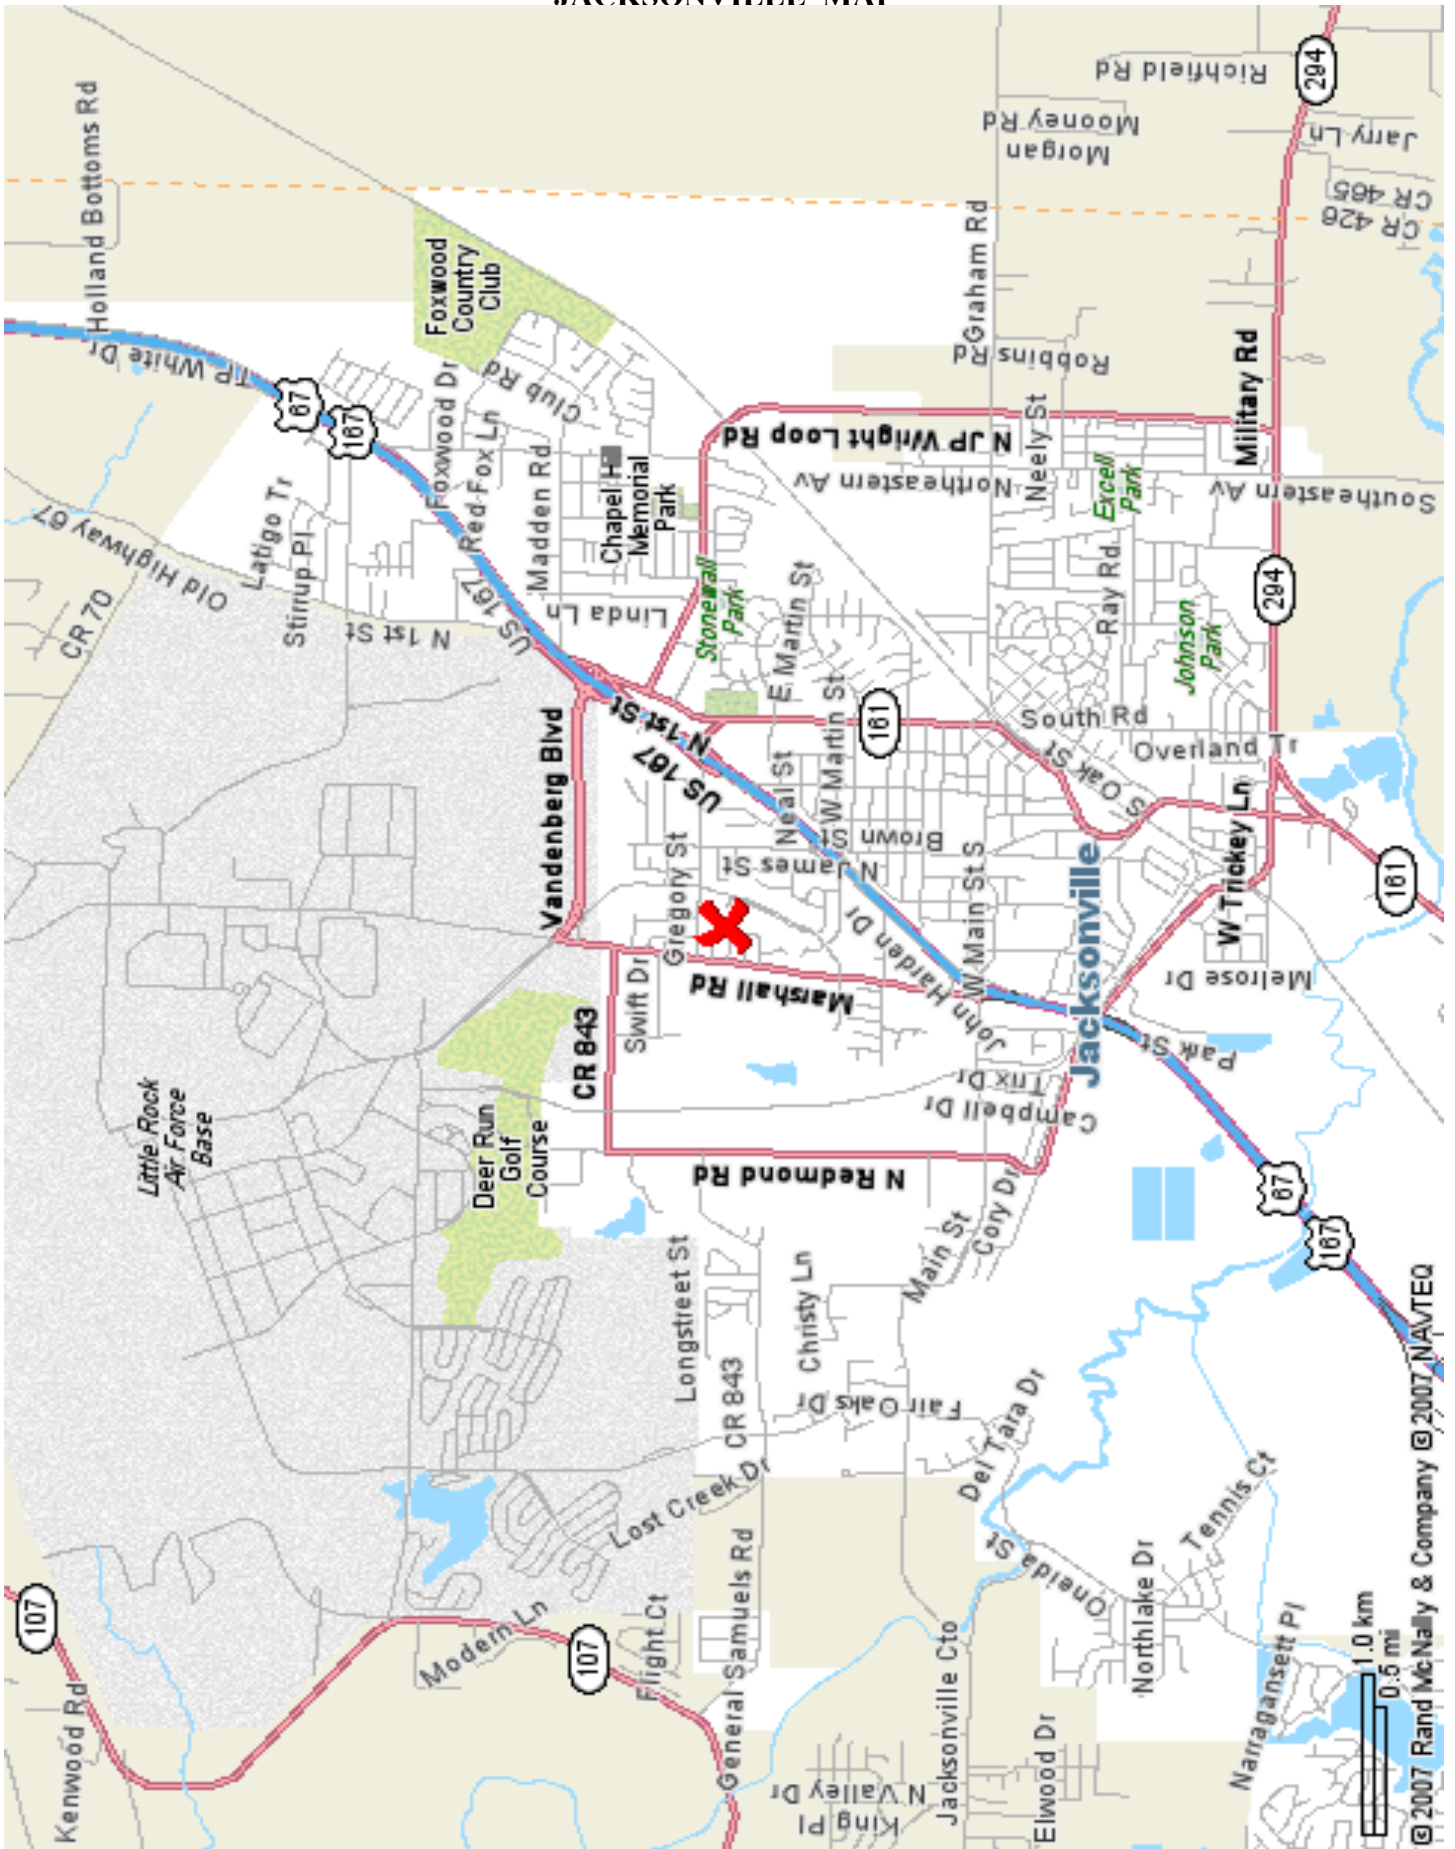

El Canaveral – (501) 941-5109
1103 Arkansas 89, Cabot, AR 72023

JACKSONVILLE MAP

can also ping their own computer with the following commands "ping 127.0.0.1" (IPv4 address) or "ping localhost." Any error message is an indication of the fact that the TCP/IP connection on the local machine is at fault.